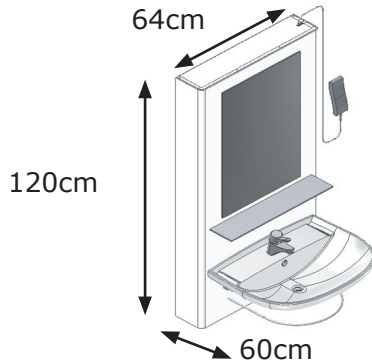

Basis Washbasin

Electrical height adjustable washbasin unit
Easy to reach, whether sitting or standing
Ideal for care centres, institutions and private homes

- Range of height adjustment 40cm from 60-100cms
- Adjustment of the washbasin to the required height by means of hand control switch.
- The unit comprises washbasin, mirror, shelf, single-lever mixer tap, trap, flexible hoses and safety stop under the washbasin.
- The safety stop minimises the risk of trapping a person's legs.
- The Basis unit is available with three types of washbasins.
- The basin for people with disabilities has a wide, shallow front for easy access and elbow support which also prevents dripping water.

Basis Washbasin

Basis unit with standard washbasin with mixer tap, overflow, plug, flexible connecting hoses and flexible waste and trap.
Item 40-14600

Standard hand control switch with spiral cord will be provided with the unit
Item 97000527

Flexible water connection and tray provided with the unit
Item 40-25753

Basis unit with washbasin with tilt for people with disabilities. Washbasin without overflow and plug, but with mixer tap, flexible connecting hoses and flexible waste and trap.
Item 40-14610

Large mirror,
70x47cm
Item 40-14695

ROPOX Tips

- With large mirror or non-touch mixer tap the unit has no shelf.
- The safety stop minimises the risk of trapping a person's legs.
- The safety stop must always be accessible.
- The control switch may be placed on the hook provided.
- See that water connection and drain are placed correctly.
- Max. load of frame: 100kg.