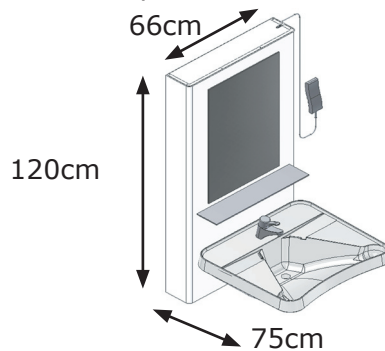

Basis Washbasin

Electrical height adjustable washbasin unit
Easy to reach, whether sitting or standing
Ideal for care centres, institutions and private homes

- Range of height adjustment 40cm from 60-100cms
- Adjustment of the washbasin to the required height by means of hand control switch.
- The unit comprises washbasin, mirror, shelf, single-lever mixer tap, trap, flexible hoses and safety stop under the washbasin.
- The safety stop minimises the risk of trapping a person's legs.
- The Basis unit is available with three types of washbasins.
- The basin for people with disabilities has a wide, shallow front for easy access and elbow support which also prevents dripping water.

Basis Washbasin

Basis unit with standard washbasin with mixer tap, overflow, plug, flexible connecting hoses and flexible waste and trap.
Item 40-14600

Standard hand control switch with spiral cord will be provided with the unit
Item 97000527

Flexible water connection and tray provided with the unit
Item 40-25753

Basis unit with washbasin with tilt for people with disabilities. Washbasin without overflow and plug, but with mixer tap, flexible connecting hoses and flexible waste and trap.
Item 40-14610

Large mirror,
70x47cm
Item 40-14695

ROPOX Tips

- With large mirror or non-touch mixer tap the unit has no shelf.
- The safety stop minimises the risk of trapping a person's legs.
- The safety stop must always be accessible.
- The control switch may be placed on the hook provided.
- See that water connection and drain are placed correctly.
- Max. load of frame: 100kg.