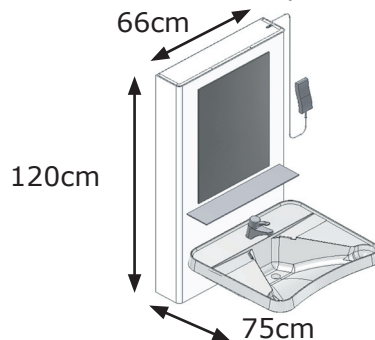

Basis Washbasin

Electrical height adjustable washbasin unit
Easy to reach, whether sitting or standing
Ideal for care centres, institutions and private homes

- Range of height adjustment 40cm from 60-100cms
- Adjustment of the washbasin to the required height by means of hand control switch.
- The unit comprises washbasin, mirror, shelf, single-lever mixer tap, trap, flexible hoses and safety stop under the washbasin.
- The safety stop minimises the risk of trapping a person's legs.
- The Basis unit is available with three types of washbasins.
- The basin for people with disabilities has a wide, shallow front for easy access and elbow support which also prevents dripping water.

Flexible water connection and tray provided with the unit
Item 40-25753

Basis unit with washbasin with tilt for people with disabilities. Washbasin without overflow and plug, but with mixer tap, flexible connecting hoses and flexible waste and trap.
Item 40-14610

Accessories

Extended lever for mixer tap
Item 40-14680

Non-touch mixer tap
Item 40-14685

Basis unit with washbasin for persons with reduced mobility. Washbasin without overflow and plug, but with mixer tap, flexible connecting hoses and flexible waste and trap.
Item 40-14620

Large mirror,
70x47cm
Item 40-14695

ROPOX Tips

- With large mirror or non-touch mixer tap the unit has no shelf.
- The safety stop minimises the risk of trapping a person's legs.
- The safety stop must always be accessible.
- The control switch may be placed on the hook provided.
- See that water connection and drain are placed correctly.
- Max. load of frame: 100kg.