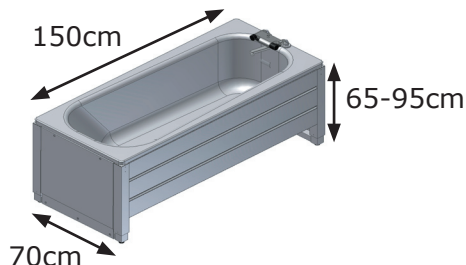

Bathtub

Electrical height adjustable bathtub
Available with or without shower bed
Improves the working posture of carers

- Range of height adjustment 30cm from 65-95cm.
- Adjustment of the bathtub to the required height by means of control switch.
- The bathtub is provided with mixer tap, hand shower, flexible connecting hoses and flexible waste and trap.
- Open access at the sides for mobile hoist use.
- The bathtub is available in six sizes from 140-190cm.

Bathtub

Height-adjustable bathtubs with mixer tap, hand shower, flexible connecting hoses and flexible waste and trap.

Item 40-14142

Item 40-14143

Item 40-14140

Item 40-14144

Item 40-14145

Item 40-14146
Bathtub with ergonomic back rest

Standard hand control.
Will be provided with
the bathtub
Item 97000538

Flexible water connection and drain
Item 40-25775

Accessories

Support for hand shower
Item 40-14120

Bed guard
Item 40-25962

Brake wheels incl. mounting fittings.
Increase height by 9cm

40-14110 for model:
40-14140/ 40-14142/
40-14143/ 40-14144
40-14115 til model:
40-14145
40-14116 for model:
40-14146

Shower bed, tip-up type, with net

Item 40-14100 149x68cm
Item 40-14102 129x68cm
Item 40-14103 139x68cm
Item 40-14104 159x68cm
Item 40-14105 169x78cm
Item 40-14106 179x88cm