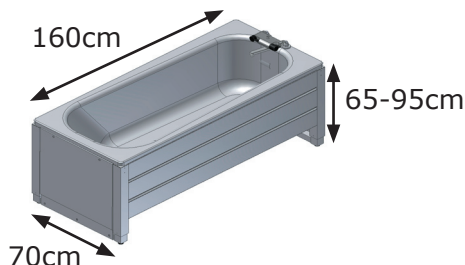

Bathtub

Electrical height adjustable bathtub
Available with or without shower bed
Improves the working posture of carers

- Range of height adjustment 30cm from 65-95cm.
- Adjustment of the bathtub to the required height by means of control switch.
- The bathtub is provided with mixer tap, hand shower, flexible connecting hoses and flexible waste and trap.
- Open access at the sides for mobile hoist use.
- The bathtub is available in six sizes from 140-190cm.

Bathtub

Height-adjustable bathtubs with mixer tap, hand shower, flexible connecting hoses and flexible waste and trap.

Item 40-14142

Item 40-14143

Item 40-14140

Item 40-14144

Item 40-14145

Item 40-14146
Bathtub with ergonomic back rest

Standard hand control.
Will be provided with
the bathtub
Item 97000538

Flexible water connection and drain
Item 40-25775

Accessories

Support for hand shower
Item 40-14120

Bed guard
Item 40-25962

Brake wheels incl. mounting fittings.
Increase height by 9cm

40-14110 for model:
40-14140/ 40-14142/
40-14143/ 40-14144
40-14115 til model:
40-14145
40-14116 for model:
40-14146

Shower bed, tip-up type, with net

Item 40-14100 149x68cm
Item 40-14102 129x68cm
Item 40-14103 139x68cm
Item 40-14104 159x68cm
Item 40-14105 169x78cm
Item 40-14106 179x88cm