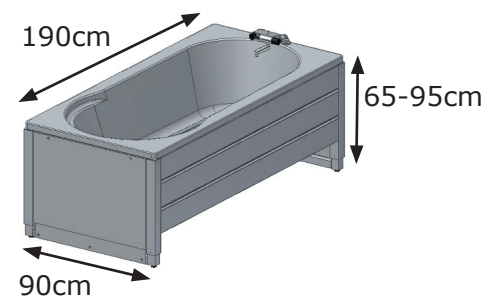

Bathtub

Electrical height adjustable bathtub
Available with or without shower bed
Improves the working posture of carers

- Range of height adjustment 30cm from 65-95cm.
- Adjustment of the bathtub to the required height by means of control switch.
- The bathtub is provided with mixer tap, hand shower, flexible connecting hoses and flexible waste and trap.
- Open access at the sides for mobile hoist use.
- The bathtub is available in six sizes from 140-190cm.

Bathtub

Height-adjustable bathtubs with mixer tap, hand shower, flexible connecting hoses and flexible waste and trap.

Item 40-14142

Item 40-14143

Item 40-14140

Item 40-14144

Item 40-14145

Item 40-14146
Bathtub with ergonomic back rest

Standard hand control.
Will be provided with
the bathtub
Item 97000538

Flexible water connection and drain
Item 40-25775

Accessories

Support for hand shower
Item 40-14120

Bed guard
Item 40-25962

Brake wheels incl. mounting fittings.
Increase height by 9cm

40-14110 for model:
40-14140/ 40-14142/
40-14143/ 40-14144
40-14115 til model:
40-14145
40-14116 for model:
40-14146

Shower bed, tip-up type, with net

Item 40-14100 149x68cm
Item 40-14102 129x68cm
Item 40-14103 139x68cm
Item 40-14104 159x68cm
Item 40-14105 169x78cm
Item 40-14106 179x88cm