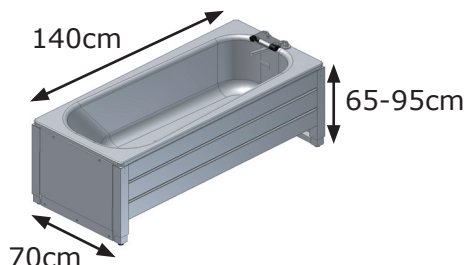

Bathtub

Electrical height adjustable bathtub
Available with or without shower bed
Improves the working posture of carers

- Range of height adjustment 30cm from 65-95cm.
- Adjustment of the bathtub to the required height by means of control switch.
- The bathtub is provided with mixer tap, hand shower, flexible connecting hoses and flexible waste and trap.
- Open access at the sides for mobile hoist use.
- The bathtub is available in six sizes from 140-190cm.

Bathtub

Height-adjustable bathtubs with mixer tap, hand shower, flexible connecting hoses and flexible waste and trap.

Item 40-14142

Item 40-14143

Item 40-14140

Item 40-14144

Item 40-14145

Item 40-14146
Bathtub with ergonomic back rest

Standard hand control.
Will be provided with
the bathtub
Item 97000538

Flexible water connection and drain
Item 40-25775

Accessories

Support for hand shower
Item 40-14120

Bed guard
Item 40-25962

Brake wheels incl. mounting fittings.
Increase height by 9cm

40-14110 for model:
40-14140/ 40-14142/
40-14143/ 40-14144
40-14115 til model:
40-14145
40-14116 for model:
40-14146

Shower bed, tip-up type, with net

Item 40-14100 149x68cm
Item 40-14102 129x68cm
Item 40-14103 139x68cm
Item 40-14104 159x68cm
Item 40-14105 169x78cm
Item 40-14106 179x88cm