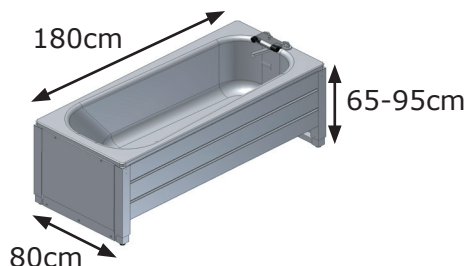

Bathtub

Electrical height adjustable bathtub
Available with or without shower bed
Improves the working posture of carers

- Range of height adjustment 30cm from 65-95cm.
- Adjustment of the bathtub to the required height by means of control switch.
- The bathtub is provided with mixer tap, hand shower, flexible connecting hoses and flexible waste and trap.
- Open access at the sides for mobile hoist use.
- The bathtub is available in six sizes from 140-190cm.

Bathtub

Height-adjustable bathtubs with mixer tap, hand shower, flexible connecting hoses and flexible waste and trap.

Item 40-14142

Item 40-14143

Item 40-14140

Item 40-14144

Item 40-14145

Item 40-14146
Bathtub with ergonomic back rest

Standard hand control.
Will be provided with
the bathtub
Item 97000538

Flexible water connection and drain
Item 40-25775

Accessories

Support for hand shower
Item 40-14120

Bed guard
Item 40-25962

Brake wheels incl. mounting fittings.
Increase height by 9cm

40-14110 for model:
40-14140/ 40-14142/
40-14143/ 40-14144
40-14115 til model:
40-14145
40-14116 for model:
40-14146

Shower bed, tip-up type, with net

Item 40-14100 149x68cm
Item 40-14102 129x68cm
Item 40-14103 139x68cm
Item 40-14104 159x68cm
Item 40-14105 169x78cm
Item 40-14106 179x88cm