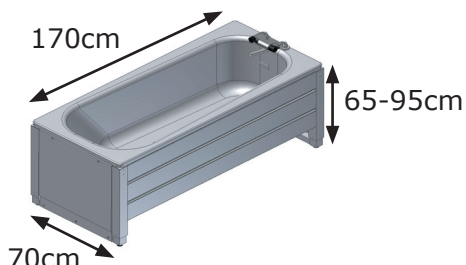

Bathtub

Electrical height adjustable bathtub
Available with or without shower bed
Improves the working posture of carers

- Range of height adjustment 30cm from 65-95cm.
- Adjustment of the bathtub to the required height by means of control switch.
- The bathtub is provided with mixer tap, hand shower, flexible connecting hoses and flexible waste and trap.
- Open access at the sides for mobile hoist use.
- The bathtub is available in six sizes from 140-190cm.

Bathtub

Height-adjustable bathtubs with mixer tap, hand shower, flexible connecting hoses and flexible waste and trap.

Item 40-14142

Item 40-14143

Item 40-14140

Item 40-14144

Item 40-14145

Item 40-14146
Bathtub with ergonomic back rest

Standard hand control.
Will be provided with
the bathtub
Item 97000538

Flexible water connection and drain
Item 40-25775

Accessories

Support for hand shower
Item 40-14120

Bed guard
Item 40-25962

Brake wheels incl. mounting fittings.
Increase height by 9cm

40-14110 for model:
40-14140/ 40-14142/
40-14143/ 40-14144
40-14115 til model:
40-14145
40-14116 for model:
40-14146

Shower bed, tip-up type, with net

Item 40-14100 149x68cm
Item 40-14102 129x68cm
Item 40-14103 139x68cm
Item 40-14104 159x68cm
Item 40-14105 169x78cm
Item 40-14106 179x88cm