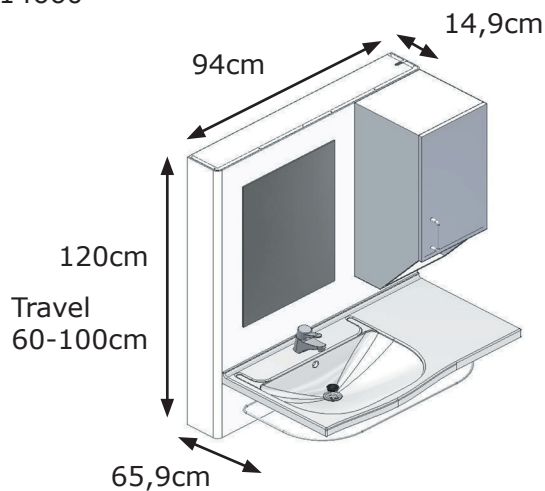

## Maxi Washbasin

Electrical height adjustable washbasin unit  
Easy to reach whether sitting or standing  
Ideal for care centres and private homes

- Range of height adjustment 40cm from 60-100cms.
- Adjustment of the washbasin to the required height by means of hand control switch.
- The unit comprises washbasin with tabletop, mirror, cupboard with shelf, single-lever mixer tap, flexible hoses and safety stop under the washbasin.
- The safety stop minimises the risk of trapping a person's legs.
- The Maxi unit is available with basin to the right or left.

# Maxi Washbasin

Maxi unit with washbasin to the right, with mixer tap, overflow, plug, flexible connecting hoses and flexible waste and trap.  
Item 40-14650

Standard hand control switch with spiral cord will be provided with the unit  
Item 97000527

Flexible water connection and drain will be provided with the unit  
Item 40-25753

Maxi unit with washbasin to the left, with mixer tap, overflow, plug flexible connecting hoses and flexible waste and trap.  
Item 40-14660