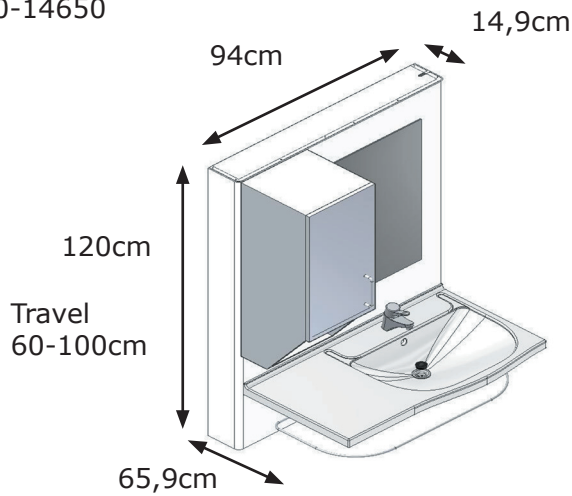

## Maxi Washbasin

Electrical height adjustable washbasin unit  
Easy to reach whether sitting or standing  
Ideal for care centres and private homes

- Range of height adjustment 40cm from 60-100cms.
- Adjustment of the washbasin to the required height by means of hand control switch.
- The unit comprises washbasin with tabletop, mirror, cupboard with shelf, single-lever mixer tap, flexible hoses and safety stop under the washbasin.
- The safety stop minimises the risk of trapping a person's legs.
- The Maxi unit is available with basin to the right or left.

# Maxi Washbasin

Maxi unit with washbasin to the right, with mixer tap, overflow, plug, flexible connecting hoses and flexible waste and trap.  
Item 40-14650

Standard hand control switch with spiral cord will be provided with the unit  
Item 97000527

Flexible water connection and drain will be provided with the unit  
Item 40-25753

Maxi unit with washbasin to the left, with mixer tap, overflow, plug flexible connecting hoses and flexible waste and trap.  
Item 40-14660