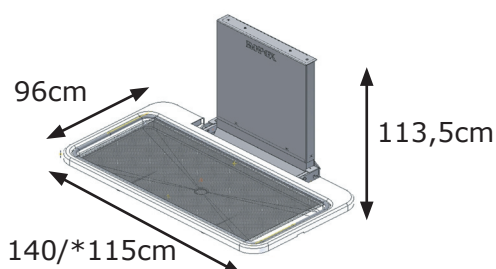

Shower bed

Electrical height adjustable shower bed

Folds up to give clear floorspace when not in use

Transfer possible of heights of 30cm-100cm from chair or hoist and reversed

- Adjustment of the shower bed to the required height by means of hand control with cable.
- The shower bed is security fitted to the wall.
- The highest position upto 100cm help carers maintain a good posture.
- The water catchment tray and flexible waste pipe mean less splashing water in the room.
- The shower bed is available in various sizes.

Shower bed

Height adjustable shower beds, range of adjustment 30-100cm.
The net/cover is 25cm shorter than the shower bed.

Item 40-25522

Item 40-25523

Item 40-25524

Item 40-25525

Item 40-25526

Item 40-25527

Item 40-25528

Item 40-25529

Available with cover only

* Lying area

Standard hand control
Will be provided with
the shower bed
Item 97000538

Flexible water connection and trap
Item 40-25752

Accessories

Bed guard 110cm
NOTE: When collapsed
the bed guard will be
longer than the shower
bed for the
lengths 120-130-
140cm
Item 40-25961