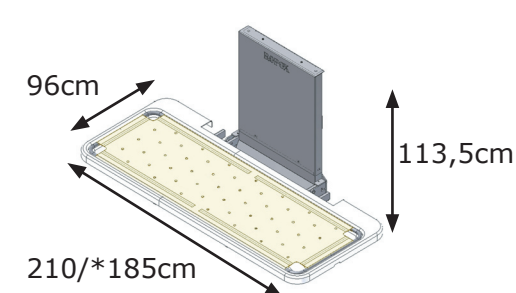

Shower bed

Electrical height adjustable shower bed

Folds up to give clear floorspace when not in use

Transfer possible of heights of 30cm-100cm from chair or hoist and reversed

- Adjustment of the shower bed to the required height by means of hand control with cable.
- The shower bed is security fitted to the wall.
- The highest position upto 100cm help carers maintain a good posture.
- The water catchment tray and flexible waste pipe mean less splashing water in the room.
- The shower bed is available in various sizes.

Shower bed

Height adjustable shower beds, range of adjustment 30-100cm.
The net/cover is 25cm shorter than the shower bed.

Item 40-25522

Item 40-25523

Item 40-25524

Item 40-25525

Item 40-25526

Item 40-25527

Item 40-25528

Item 40-25529

Available with cover only

* Lying area

Standard hand control
Will be provided with
the shower bed
Item 97000538

Flexible water connection and trap
Item 40-25752

Accessories

Bed guard 110cm
NOTE: When collapsed
the bed guard will be
longer than the shower
bed for the
lengths 120-130-
140cm
Item 40-25961