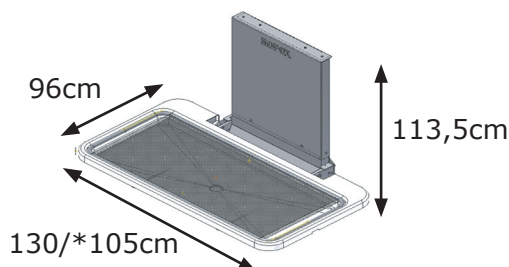

Shower bed

Electrical height adjustable shower bed

Folds up to give clear floorspace when not in use

Transfer possible of heights of 30cm-100cm from chair or hoist and reversed

- Adjustment of the shower bed to the required height by means of hand control with cable.
- The shower bed is security fitted to the wall.
- The highest position upto 100cm help carers maintain a good posture.
- The water catchment tray and flexible waste pipe mean less splashing water in the room.
- The shower bed is available in various sizes.

Shower bed

Height adjustable shower beds, range of adjustment 30-100cm.
The net/cover is 25cm shorter than the shower bed.

Item 40-25522

Item 40-25523

Item 40-25524

Item 40-25525

Item 40-25526

Item 40-25527

Item 40-25528

Item 40-25529

Available with cover only

* Lying area

Standard hand control
Will be provided with
the shower bed
Item 97000538

Flexible water connection and trap
Item 40-25752

Accessories

Bed guard 110cm
NOTE: When collapsed
the bed guard will be
longer than the shower
bed for the
lengths 120-130-
140cm
Item 40-25961