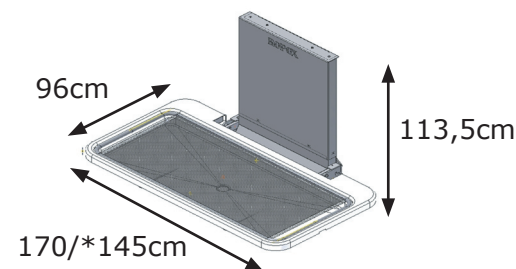

Shower bed

Electrical height adjustable shower bed

Folds up to give clear floorspace when not in use

Transfer possible of heights of 30cm-100cm from chair or hoist and reversed

- Adjustment of the shower bed to the required height by means of hand control with cable.
- The shower bed is security fitted to the wall.
- The highest position upto 100cm help carers maintain a good posture.
- The water catchment tray and flexible waste pipe mean less splashing water in the room.
- The shower bed is available in various sizes.

Shower bed

Height adjustable shower beds, range of adjustment 30-100cm.
The net/cover is 25cm shorter than the shower bed.

Item 40-25522

Item 40-25523

Item 40-25524

Item 40-25525

Item 40-25526

Item 40-25527

Item 40-25528

Item 40-25529

Available with cover only

* Lying area

Standard hand control
Will be provided with
the shower bed
Item 97000538

Flexible water connection and trap
Item 40-25752

Accessories

Bed guard 110cm
NOTE: When collapsed
the bed guard will be
longer than the shower
bed for the
lengths 120-130-
140cm
Item 40-25961