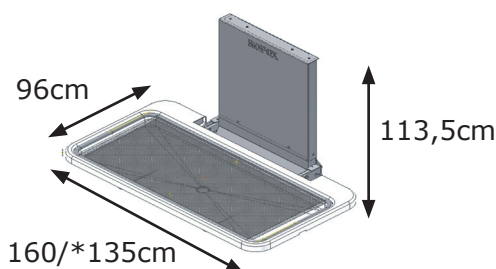

Shower bed

Electrical height adjustable shower bed

Folds up to give clear floorspace when not in use

Transfer possible of heights of 30cm-100cm from chair or hoist and reversed

- Adjustment of the shower bed to the required height by means of hand control with cable.
- The shower bed is security fitted to the wall.
- The highest position upto 100cm help carers maintain a good posture.
- The water catchment tray and flexible waste pipe mean less splashing water in the room.
- The shower bed is available in various sizes.

Shower bed

Height adjustable shower beds, range of adjustment 30-100cm.
The net/cover is 25cm shorter than the shower bed.

Item 40-25522

Item 40-25523

Item 40-25524

Item 40-25525

Item 40-25526

Item 40-25527

Item 40-25528

Item 40-25529

Available with cover only

* Lying area

Standard hand control
Will be provided with
the shower bed
Item 97000538

Flexible water connection and trap
Item 40-25752

Accessories

Bed guard 110cm
NOTE: When collapsed
the bed guard will be
longer than the shower
bed for the
lengths 120-130-
140cm
Item 40-25961