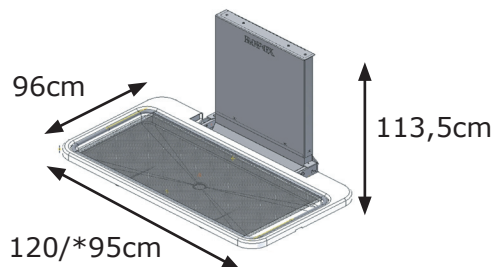

Shower bed

Electrical height adjustable shower bed

Folds up to give clear floorspace when not in use

Transfer possible of heights of 30cm-100cm from chair or hoist and reversed

- Adjustment of the shower bed to the required height by means of hand control with cable.
- The shower bed is security fitted to the wall.
- The highest position upto 100cm help carers maintain a good posture.
- The water catchment tray and flexible waste pipe mean less splashing water in the room.
- The shower bed is available in various sizes.

Shower bed

Height adjustable shower beds, range of adjustment 30-100cm.
The net/cover is 25cm shorter than the shower bed.

Item 40-25522

Item 40-25523

Item 40-25524

Item 40-25525

Item 40-25526

Item 40-25527

Item 40-25528

Item 40-25529

Available with cover only

* Lying area

Standard hand control
Will be provided with
the shower bed
Item 97000538

Flexible water connection and trap
Item 40-25752

Accessories

Bed guard 110cm
NOTE: When collapsed
the bed guard will be
longer than the shower
bed for the
lengths 120-130-
140cm
Item 40-25961