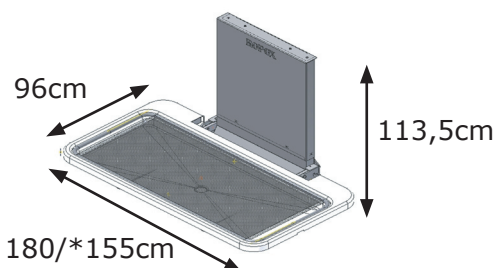

Shower bed

Electrical height adjustable shower bed

Folds up to give clear floorspace when not in use

Transfer possible of heights of 30cm-100cm from chair or hoist and reversed

- Adjustment of the shower bed to the required height by means of hand control with cable.
- The shower bed is security fitted to the wall.
- The highest position upto 100cm help carers maintain a good posture.
- The water catchment tray and flexible waste pipe mean less splashing water in the room.
- The shower bed is available in various sizes.

Shower bed

Height adjustable shower beds, range of adjustment 30-100cm.
The net/cover is 25cm shorter than the shower bed.

Item 40-25522

Item 40-25523

Item 40-25524

Item 40-25525

Item 40-25526

Item 40-25527

Item 40-25528

Item 40-25529

Available with cover only

* Lying area

Standard hand control
Will be provided with
the shower bed
Item 97000538

Flexible water connection and trap
Item 40-25752

Accessories

Bed guard 110cm
NOTE: When collapsed
the bed guard will be
longer than the shower
bed for the
lengths 120-130-
140cm
Item 40-25961