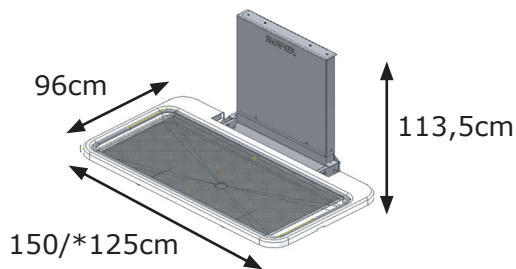

Shower bed

Electrical height adjustable shower bed

Folds up to give clear floorspace when not in use

Transfer possible of heights of 30cm-100cm from chair or hoist and reversed

- Adjustment of the shower bed to the required height by means of hand control with cable.
- The shower bed is security fitted to the wall.
- The highest position upto 100cm help carers maintain a good posture.
- The water catchment tray and flexible waste pipe mean less splashing water in the room.
- The shower bed is available in various sizes.

Shower bed

Height adjustable shower beds, range of adjustment 30-100cm.
The net/cover is 25cm shorter than the shower bed.

Item 40-25522

Item 40-25523

Item 40-25524

Item 40-25525

Item 40-25526

Item 40-25527

Item 40-25528

Item 40-25529

Available with cover only

* Lying area

Standard hand control
Will be provided with
the shower bed
Item 97000538

Flexible water connection and trap
Item 40-25752

Accessories

Bed guard 110cm
NOTE: When collapsed
the bed guard will be
longer than the shower
bed for the
lengths 120-130-
140cm
Item 40-25961